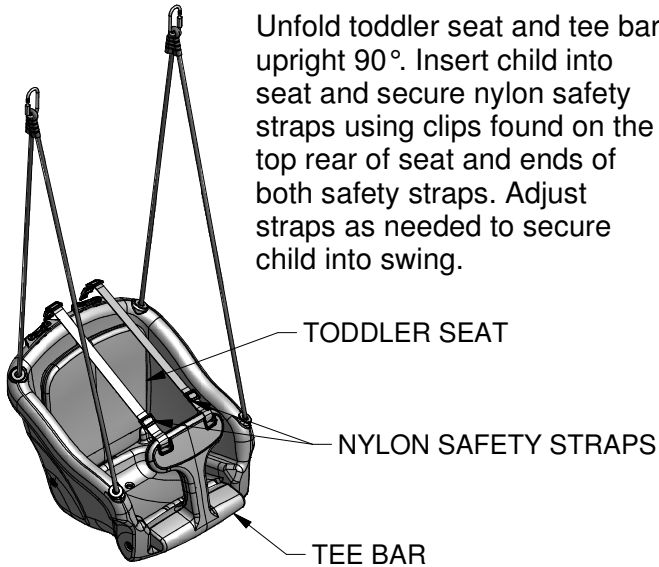

2-in-1 Infant Swing

Model: #1821

INFANT CONFIGURATION:

Unfold toddler seat and tee bar upright 90°. Insert child into seat and secure nylon safety straps using clips found on the top rear of seat and ends of both safety straps. Adjust straps as needed to secure child into swing.

TODDLER CONFIGURATION:

Fold toddler seat and tee bar down 90°. Make sure nylon safety straps are secured under the toddler seat. Insert child into swing.

ATTACHMENT INSTRUCTIONS:

INSERT QUICK LINK INTO QUICK LINK.

TIGHTEN QUICK LINK.

REPEAT PROCESS FOR SECOND QUICK LINK ATTACHMENT.

Limited Warranty

This Limited Warranty by Backyard Discovery applies to products manufactured under the Backyard Discovery brand or its other brands including but not limited to Backyard Botanical, Adventure Playsets, and Leisure Time Products.