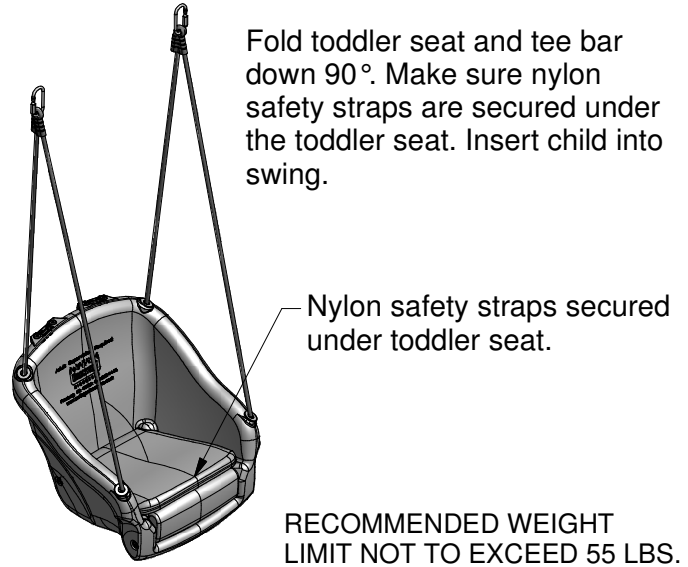

2-in-1 Infant Swing

Model: #1821

INFANT CONFIGURATION:

Unfold toddler seat and tee bar upright 90°. Insert child into seat and secure nylon safety straps using clips found on the top rear of seat and ends of both safety straps. Adjust straps as needed to secure child into swing.

TODDLER CONFIGURATION:

Fold toddler seat and tee bar down 90°. Make sure nylon safety straps are secured under the toddler seat. Insert child into swing.

ATTACHMENT INSTRUCTIONS:

INSERT QUICK LINK INTO QUICK LINK.

TIGHTEN QUICK LINK.

REPEAT PROCESS FOR SECOND QUICK LINK ATTACHMENT.

Limited Warranty

This Limited Warranty by Backyard Discovery applies to products manufactured under the Backyard Discovery brand or its other brands including but not limited to Backyard Botanical, Adventure Playsets, and Leisure Time Products.