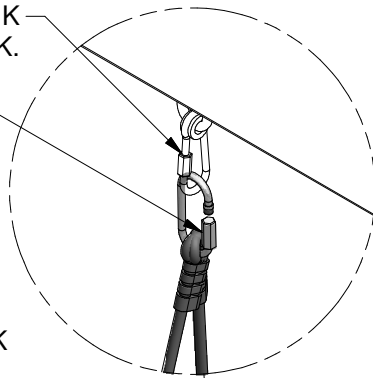

ATTACHMENT INSTRUCTIONS:

INSERT QUICK LINK INTO QUICK LINK.

TIGHTEN QUICK LINK.

REPEAT PROCESS FOR SECOND QUICK LINK ATTACHMENT.