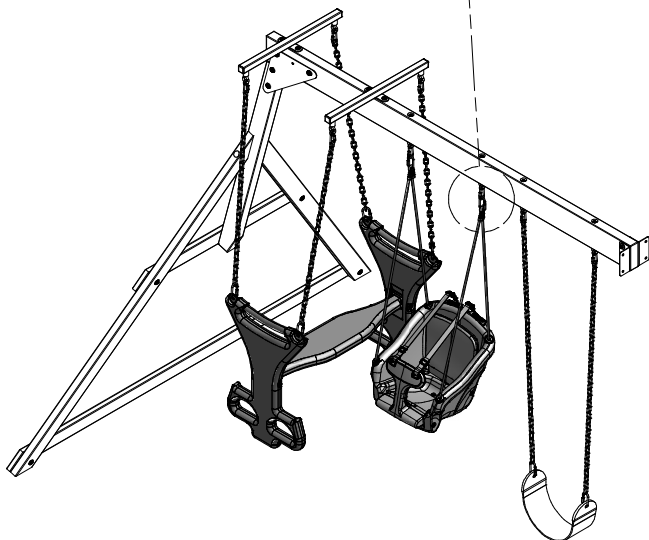

2-in-1 Infant Swing

Model: #1821

INFANT CONFIGURATION:

Unfold toddler seat and tee bar upright 90°. Insert child into seat and secure nylon safety straps using clips found on the top rear of seat and ends of both safety straps. Adjust straps as needed to secure child into swing.

TODDLER CONFIGURATION:

Fold toddler seat and tee bar down 90°. Make sure nylon safety straps are secured under the toddler seat. Insert child into swing.

ATTACHMENT INSTRUCTIONS:

INSERT QUICK LINK INTO QUICK LINK.

TIGHTEN QUICK LINK.

REPEAT PROCESS FOR SECOND QUICK LINK ATTACHMENT.

Limited Warranty

This Limited Warranty by Backyard Discovery applies to products manufactured under the Backyard Discovery brand or its other brands including but not limited to Backyard Botanical, Adventure Playsets, and Leisure Time Products.